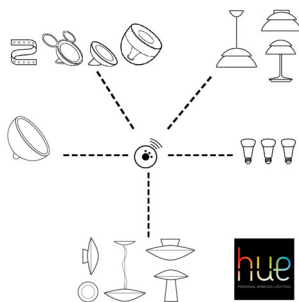

Expand your ecosystem

You can connect up to 50 bulbs or lamps to your existing Philips Hue bridge. Simply begin

with any of the available extension kits and start adding in any combination, Philips Hue bulbs or Philips Friends of Hue products. With a tap of your finger, you can now control any connected lighting in your home.