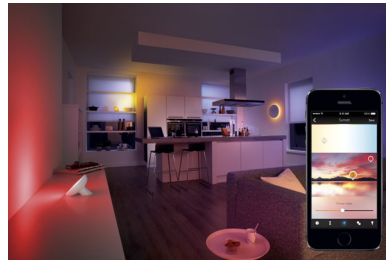

Simply sync your lights to your existing Philips hue bridge. Once that is done, you can control your lights wirelessly from anywhere in your house. Be it from the living room, the dining table or from your bedroom, your smart device can control any light connected to the bridge.

Create your own light settings

Use your favorite picture to generate the perfect color scene for special occasions. Go back in time and relive those moments by uploading your own picture and tuning the lights accordingly. Add up to 50 lights to every setting and recalling, is at a simple tap of the finger.